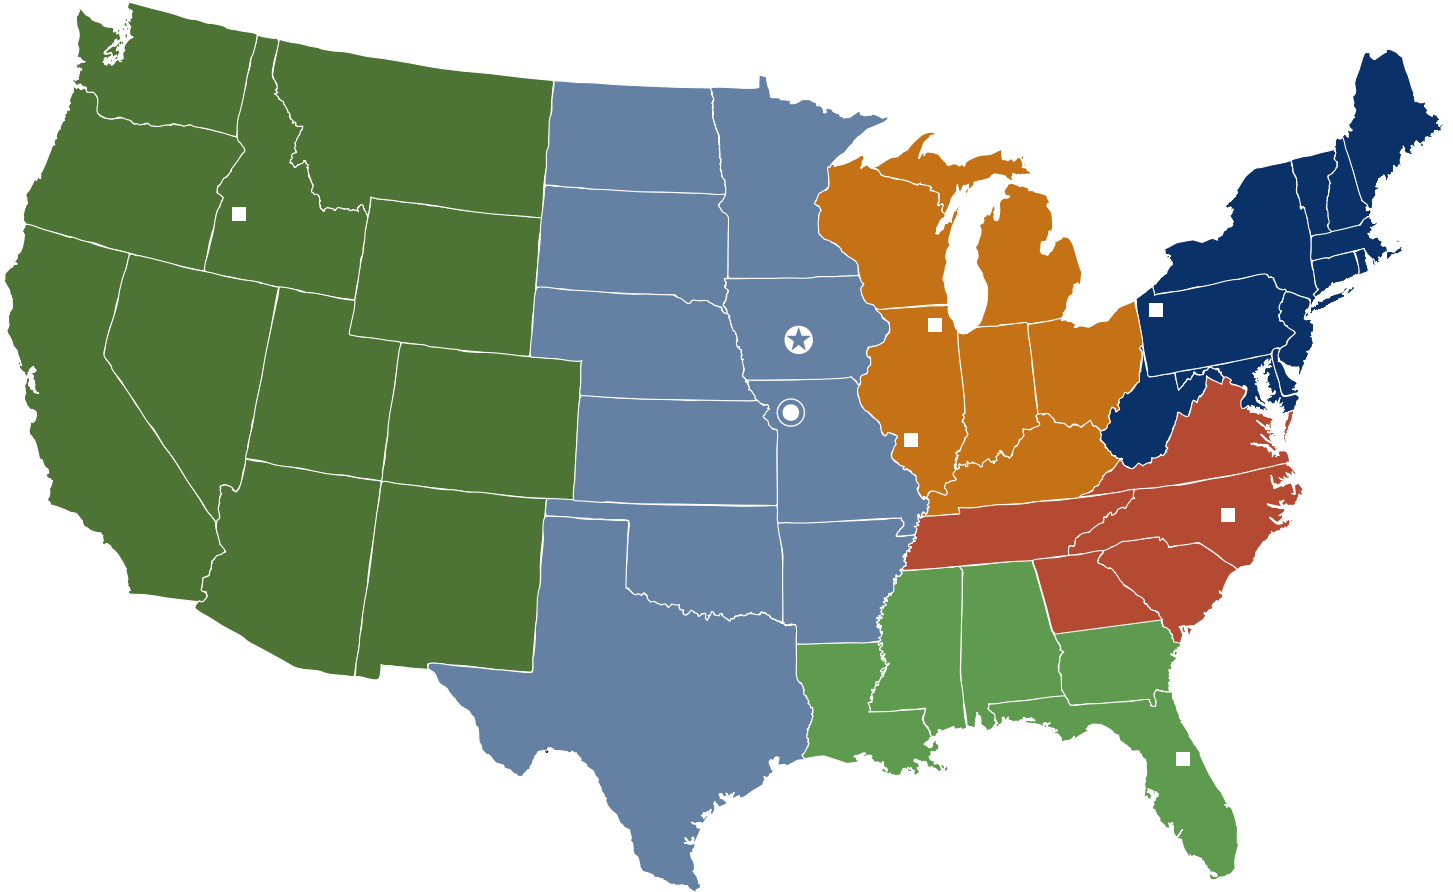

SPECIALTY SALES

★ World Headquarters Ankeny, IA

● Manufacturing Plant St. Joseph, MO

■ Trevor Radford

Territory Manager, West

Nampa, ID
208.250.3120 Direct
trevor.radford@albaughllc.com
Covers: WA, OR, ID, MT, WY, CA,
NV, UT, AZ, CO, NM

■ Mike Daugherty

Territory Manager, Midwest

Troy, IL
618.513.5001 Direct
michael.daugherty@albaughllc.com
Covers: ND, SD, MN, NE, IA, NV, KS,
MO, OK, AR, TX

■ Todd Deitz

Territory Manager, Great Lakes

Grayslake, IL
847.257.5334 Direct
todd.deitz@albaughllc.com
Covers: WI, MI, IL, IN, OH, KY

■ Mike Blatt

Territory Manager, Northeast

Erie, PA
814.440.7658 Direct
mike.blatt@albaughllc.com
Covers: NY, VT, NH, ME, MA, CT,
RI, PA, NJ, WV, MD, DE

■ Jeremy Moore

Territory Manager, Southeast

Holly Springs, NC
910.748.6901 Direct
jeremy.moore@albaughllc.com
Covers: VA, TN, NC, SC, North GA