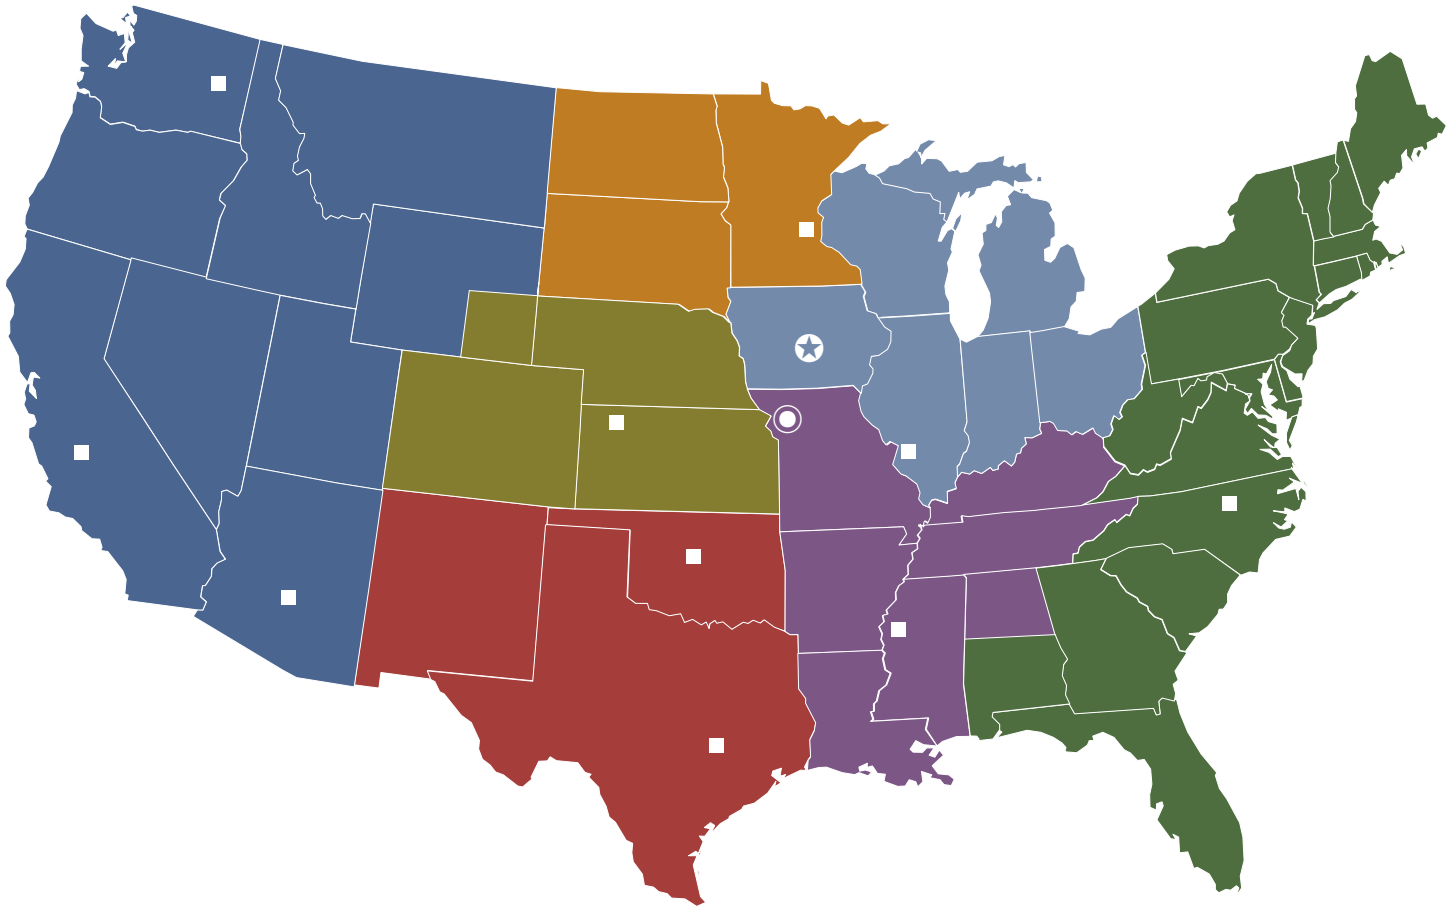

CROP PROTECTION SALES

- ★ World Headquarters Ankeny, IA
- Manufacturing Plant St. Joseph, MO

■ Andy Hampton

Regional Manager

Casa Grande, AZ
928.210.9603 Direct
andyh@albaughllc.com
Covers: WA, OR, CA, ID, MT, NV,
UT, AZ, Northwest WY

■ Drew Stevenson

Regional Manager

Oberlin, KS
785.405.0306 Direct
drews@albaughllc.com
Covers: KS, CO, NE,
Southeast WY

■ Dean Ladner

Regional Manager

Cleveland, MS
662.719.4076 Direct
deanl@albaughllc.com
Covers: MO, TN, AR, KY, LA, MS,
North AL